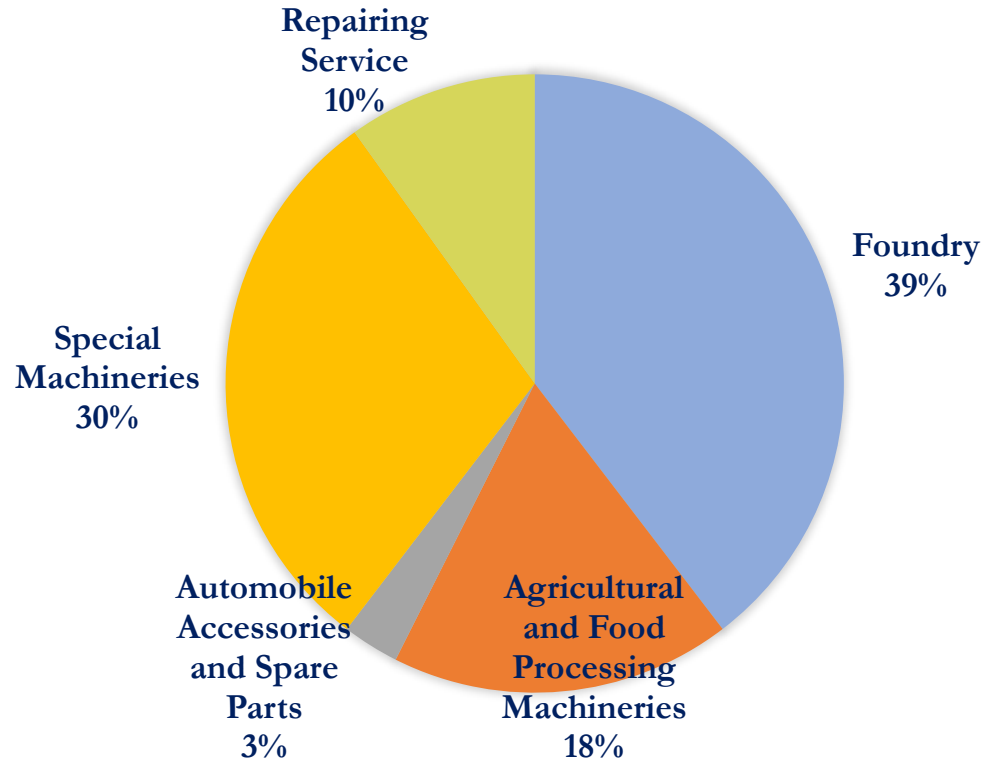

Project duration: July 2018 to August 2020 (Phase I)
January 2021-December 2024 (Phase II)

Working Area: Eight municipalities across the country

The Local Economic Development Approach

- ✓ *Economic competitiveness & growth*
- ✓ *Capacity building of local government institutions*
- ✓ *Enabling environment*
- ✓ *Institutionalization*

Overview of the LE Sector

- Jashore LE started **1960**
- **256** workshops
- Started to flourish since **1960**
- **2600** employed
- **5500 million BDT** turnover

FEED THE FUTURE

The U.S. Government's Global Hunger & Food Security Initiative