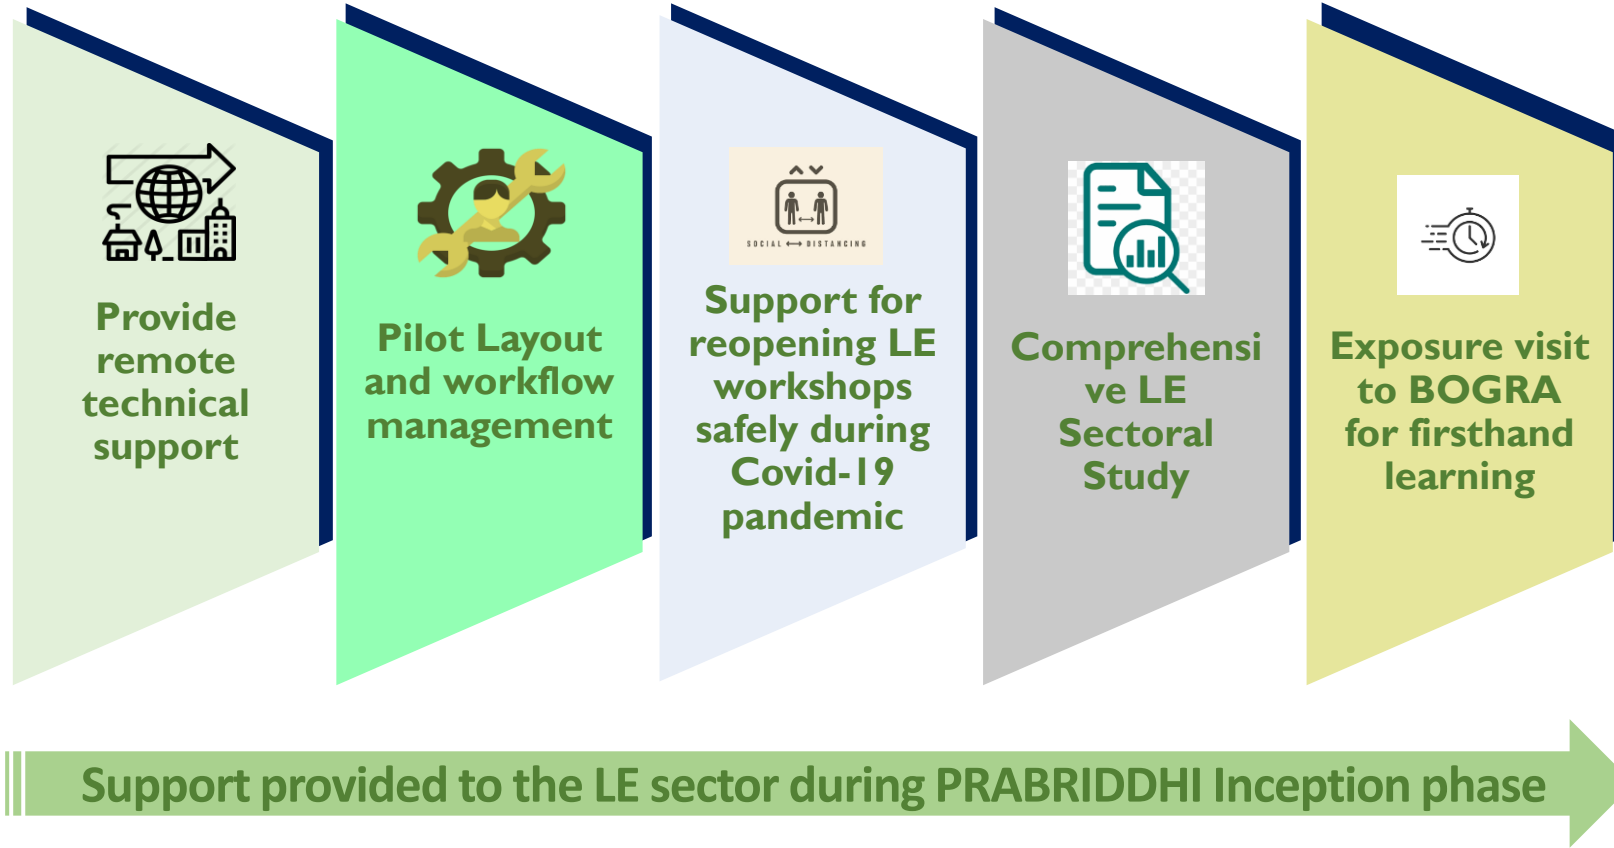

USAID
আমেরিকার জনগণের পক্ষ থেকে

CIMMYT
International Maize and Wheat Improvement Center

iDE

GT Georgia
Tech.

Constraints and Challenges

- Absence of Structured Policy Support
 - Standardization
 - Certification
 - Environmental licence
 - Workplace safety and security
 - Compliance

Background: Supporting Jashore LE Sector

Supporting development of the Sector

- ✓ Supporting Digitization through Online Directory and E-marketplace
- ✓ Supporting Product development and Innovation
- ✓ Exploring initiatives to support backward and forward market linkages
- ✓ Entrepreneurship development