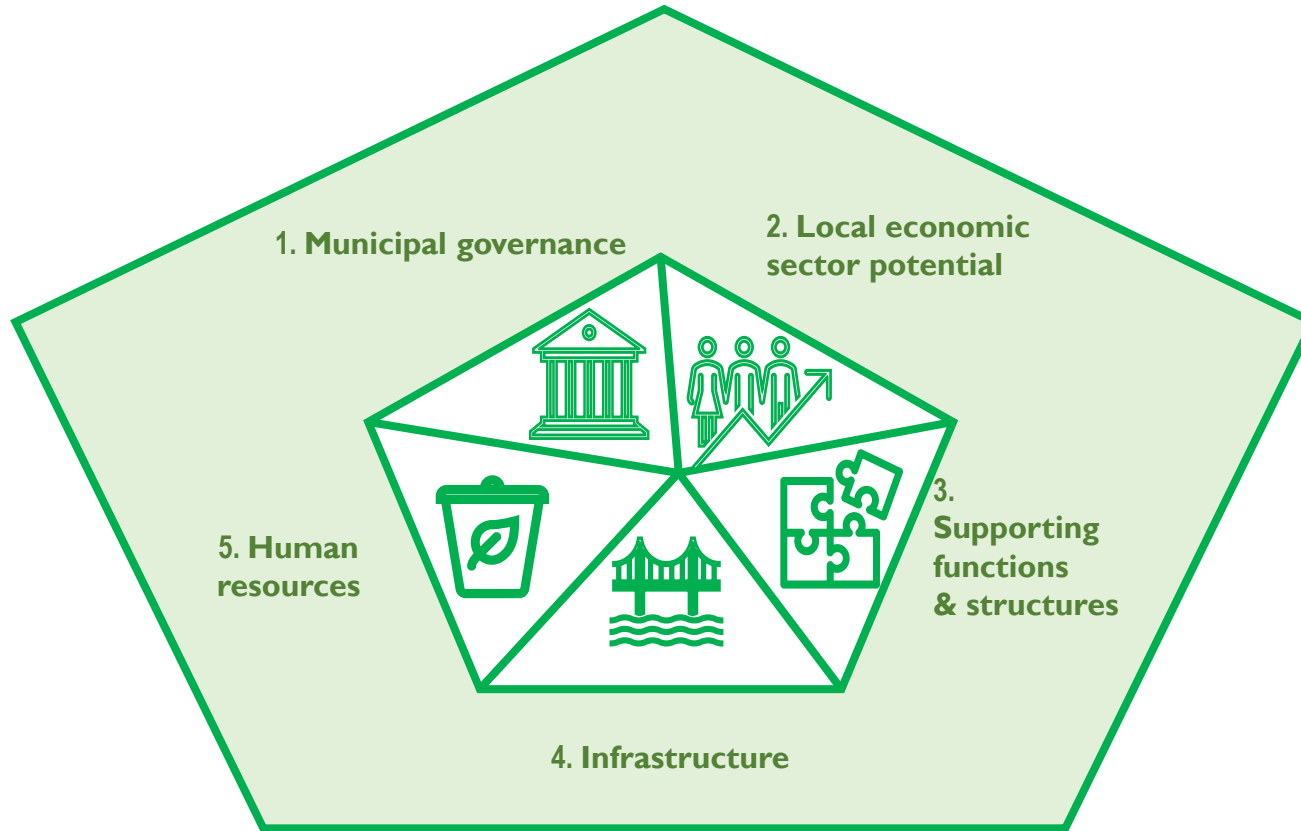

PRABRIDDDHI supporting development of Light Engineering Sector

Agricultural Mechanization in Bangladesh- The Future

Contents

- ❑ About Prabriddhi
- ❑ Overview of the LE Sector
- ❑ Sector Potentials
- ❑ Constraints and Challenges
- ❑ Prabriddhi and LE Sector of Jashore
- ❑ Recommendations

About PRABRIDDH

About the project: Funded by Switzerland and Government of Bangladesh, co-implemented by Swisscontact and Local Government Division (LGD), the PRABRIDDH project is working with the partner municipalities to foster local economic development

Project duration: July 2018 to August 2020 (Phase I)
January 2021-December 2024 (Phase II)

Working Area: Eight municipalities across the country

The Local Economic Development Approach

- ✓ *Economic competitiveness & growth*
- ✓ *Capacity building of local government institutions*
- ✓ *Enabling environment*
- ✓ *Institutionalization*

Overview of the LE Sector

- Jashore LE started **1960**
- **256** workshops
- Started to flourish since **1960**
- **2600** employed
- **5500 million BDT** turnover

FEED THE FUTURE

The U.S. Government's Global Hunger & Food Security Initiative